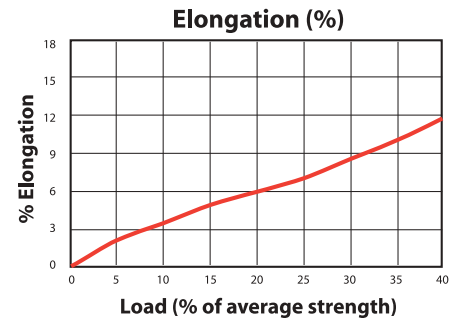

NORPACIFIC GILLNET CORKLINE HIGH TENACITY

NORPACIFIC HIGH TENACITY GILLNET CORKLINE is constructed with UV stabilized orange polypropylene and white spun polyester braided cover over a 100% high tenacity polyester parallel strand core. The orange and white cover features a black longitudinal net hanging line. NorPacific HT is available in soft, medium, and firm lay.