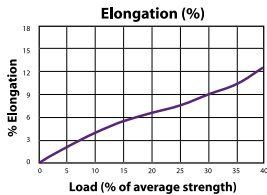

Boundary Specs		
Diameter	Metric	Average Tensile Strength
1/4"	6	1,510
5/16"	8	1,730
3/8"	10	3,220

www.novabraid.com
1-800-565-4212

Manufactured by Novatec Braids Ltd.
234 Water Street, Yarmouth
Nova Scotia, Canada B5A 4P8