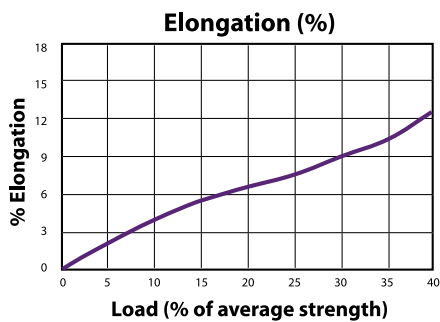

Night Bright

Night Bright Xtra