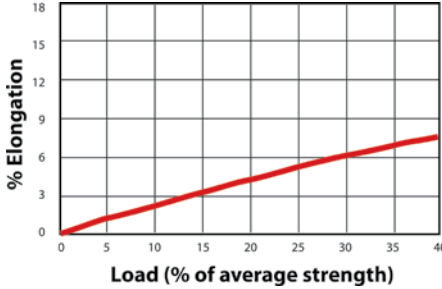

RESPONSE

RESPONSE is a balanced Low Stretch Kernmantle Double Braid Static Rope with a Nylon Core and High Tenacity 48 Carrier Cover. Low stretch Kernmantle rope is ideal as safety line or static descent rope to work in conjunction with relevant safety equipment and training. The robust 48 carrier cover allows for high abrasion resistance and durability while retaining a firm round shape for use with descent control devices. RESPONSE is CE Certified and is compliant with EN 1891 safety standards. Optional sewn eyes are available upon request.

Size	Approx. Weight		Approx. Average Tensile Strength	
	Dia. MM	Lbs./100 ft.	Kg/100 M	Lbs.
10.5	5.2	7.74	6592	2990
11	5.7	8.47	7165	3250
11.7	7.2	10.70	9612	4360

*Meets or exceeds ANSI Z 359-07 Fall Protection Std.
CE Certified and EN 1891 Type A Compliant*