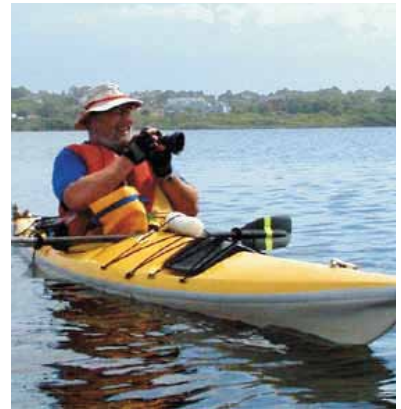

## NOVA SHOCK

**NOVA SHOCK** is our premium grade shock cord. Unlike hardware variety shock cord, Nova Shock is braided with color fast solution dyed polyester cover yarns for superior protection against abrasion and ultra-violet light. The core is comprised of parallel strands of round latex rubber yielding 85% to 100% elongation and recovery even after exposure to freezing conditions. Nova Shock is available in solid black, blue, red, green, yellow, and white up to 3/8" diameter. Larger sizes are available by special order.