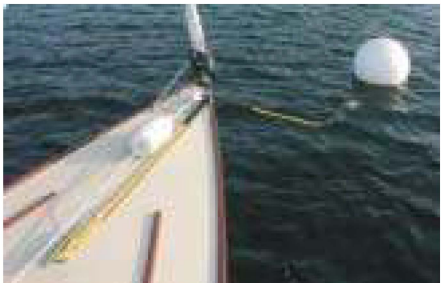

# MOORING PENDANTS

Novabraid **MOORING PENDANTS** are custom fabricated to meet your specific performance requirement. Common configurations begin with Novablue premium double braid polyester rope and include a professionally spliced soft eye on one end and a thimble on the mooring end. Custom elements include colored urethane coating, choke lines, chafe sleeve, floats, nylon - galvanized or stainless steel thimbles, double and split configurations. Each pendant can be shipped in a nylon storage bag for easy end of season wash down and storage.

	A	B	C	D	E	F
Eye Diameter						
Length Overall						
Eye - Big End						
Hardware In "C"						
Eye - Small End						
Hardware In "E"						

NOVATEC BRAIDS LTD  
YARMOUTH-NS CANADA

- Features:**
- Professional Splicing and Whipping
  - High Strength Rope Construction