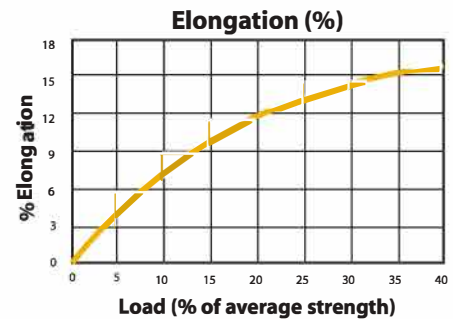

## DOCKLINES

Novabraid **DOCKLINES** are professionally spliced with a soft eye and lock stitch on one end and heat seal on the other end. They are available in a variety of solid colors as well as our standard Novagold. Our dock lines are braided from the highest quality solution dyed color fast nylon yarn. In addition to our standard sizes, Novabraid docklines can be fabricated by our rigging shop with custom eye sizes, whipping, owner ID labels, large diameter rope, and long lengths for larger yachts. Each dockline can be shipped in a nylon storage bag for easy end of season wash down and storage.

Available solid colors include: Navy Blue, White, Blue, Green, Red, Black, Gold, Maroon or Gold and White as pictured above.

Size			Approx. Weight		Approx. Ave. Tensile Strength	
Dia. In	Dia. MM	Circ. Inch	Lbs./100 ft	Kg/100 M	Lbs.	Kg
1/4"	6	3/4"	1.7	2.5	2,400	1,090
5/16"	8	1"	2.6	3.9	3,400	1,544
3/8"	10	1 1/8"	3.7	5.5	5,000	2,270
7/16"	11	1 1/4"	5.0	7.4	6,500	2,951
1/2"	12	1 1/2"	6.4	9.5	8,000	3,632
9/16"	14	1 3/4"	8.4	12.5	11,800	4,994
5/8"	16	2"	12.0	17.9	14,800	6,719
3/4"	18	2 1/4"	16.0	23.8	19,000	8,626
7/8"	22	2 3/4"	21.8	32.5	28,000	12,712
1"	24	3"	26.0	38.7	33,500	15,209