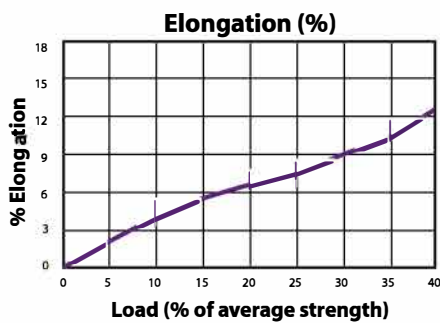

BOUNDARY LINE

BOUNDARY LINE features a high visibility braided multifilament polypropylene cover over a parallel strand core. The fibers are UV stabilized and will not absorb water. This line will retain its flexible yet firm hand even in cold weather. It is available in bright orange or lime green with our Night Bright or Night Bright Xtra reflective tracers for maximum visibility in low light conditions.

Boundary Specs		
Diameter	Metric	Average Tensile Strength
1/4"	6	1,510
5/16"	8	1,730
3/8"	10	3,220

Night Bright

Night Bright Xtra

Manufactured by Novatec Braids Ltd.
234 Water Street, Yarmouth
Nova Scotia, Canada B5A 4P8